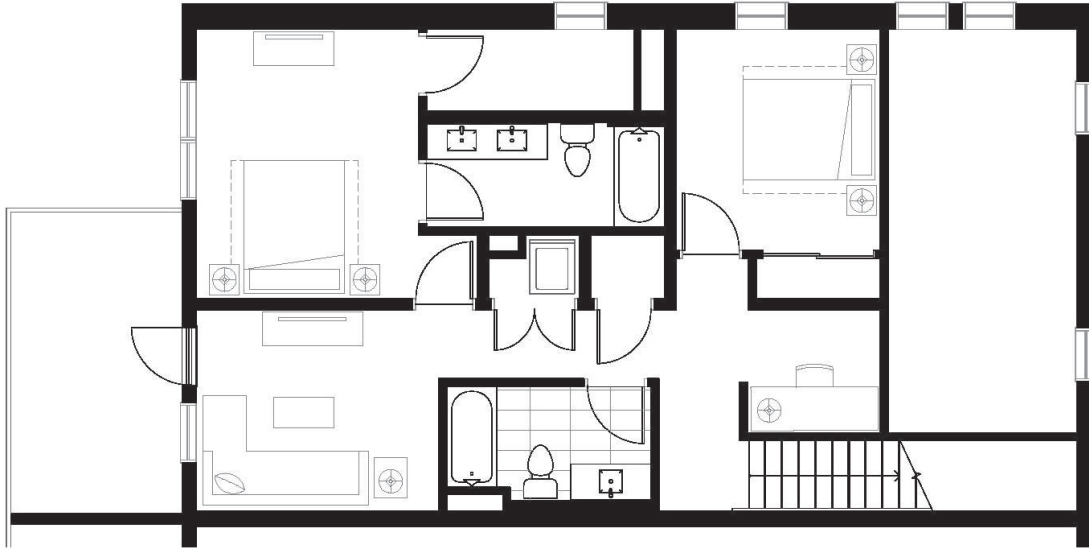

WASHINGTON 4 - LOFT 1914

2 BED / 2.5 BATH

SQ. FT.

SECOND + SECOND

120 2nd Street North | Minneapolis, MN 55401

www.secondandsecond.com

Floor plans are artist's rendering. All dimensions are approximate. Actual product and specifications may vary in dimension or detail. Not all features are available in every apartment. Prices and availability are subject to change. Please see a representative for details.