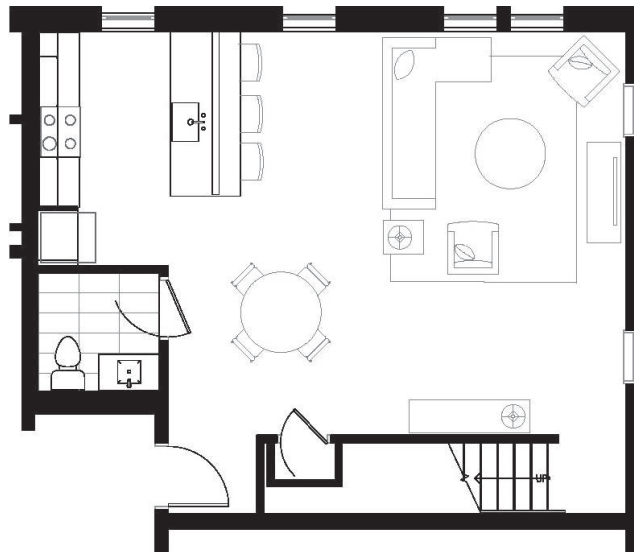

WASHINGTON 4 - LOFT 1914

2 BED / 2.5 BATH

SQ. FT.

SECOND + SECOND

120 2nd Street North | Minneapolis, MN 55401

www.secondandsecond.com

Floor plans are artist's rendering. All dimensions are approximate. Actual product and specifications may vary in dimension or detail. Not all features are available in every apartment. Prices and availability are subject to change. Please see a representative for details.