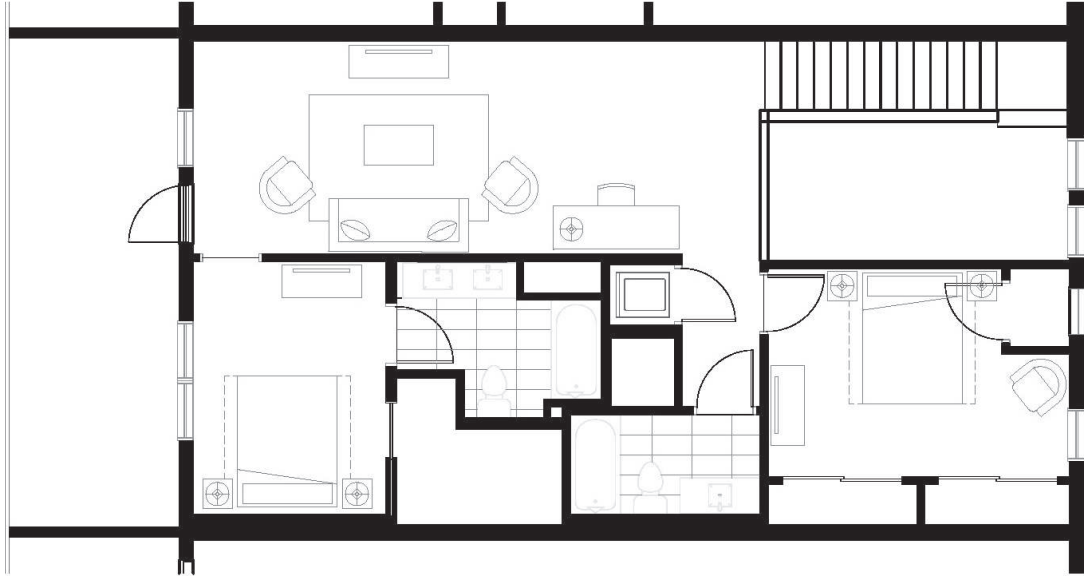

WASHINGTON 3 - LOFT 1481

2 BED / 2.5 BATH

SQ. FT.

SECOND + SECOND

120 2nd Street North | Minneapolis, MN 55401

www.secondandsecond.com

Floor plans are artist's rendering. All dimensions are approximate. Actual product and specifications may vary in dimension or detail. Not all features are available in every apartment. Prices and availability are subject to change. Please see a representative for details.