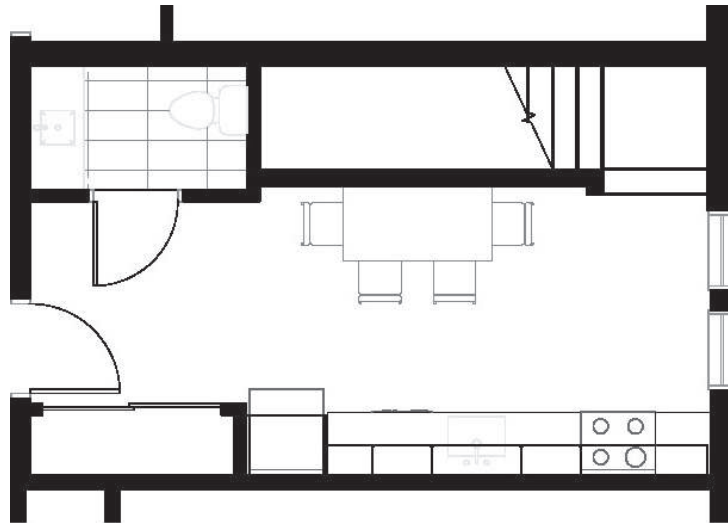

WASHINGTON 3 - LOFT 1481

2 BED / 2.5 BATH

SQ. FT.

SECOND + SECOND

120 2nd Street North | Minneapolis, MN 55401

www.secondandsecond.com

Floor plans are artist's rendering. All dimensions are approximate. Actual product and specifications may vary in dimension or detail. Not all features are available in every apartment. Prices and availability are subject to change. Please see a representative for details.