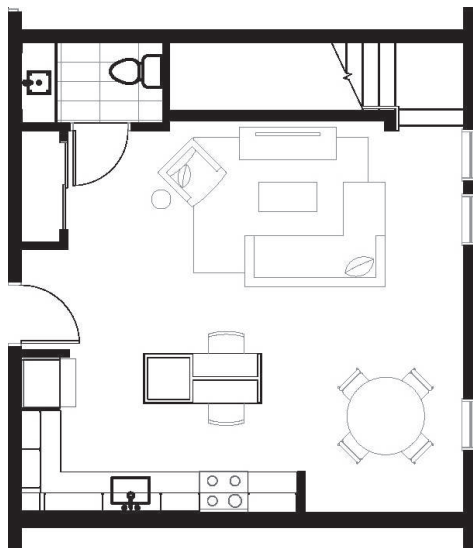

WASHINGTON 2 - LOFT 1753

2 BED / 2.5 BATH

SQ. FT.

SECOND + SECOND

120 2nd Street North | Minneapolis, MN 55401

www.secondandsecond.com

Floor plans are artist's rendering. All dimensions are approximate. Actual product and specifications may vary in dimension or detail. Not all features are available in every apartment. Prices and availability are subject to change. Please see a representative for details.