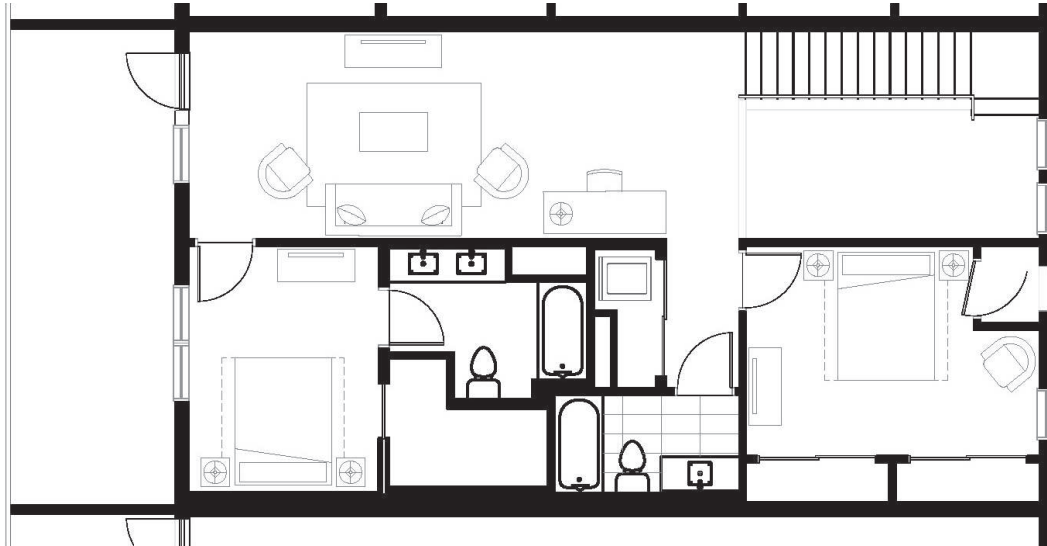

WASHINGTON 2 - LOFT 1753

2 BED / 2.5 BATH

SQ. FT.

SECOND + SECOND

120 2nd Street North | Minneapolis, MN 55401

www.secondandsecond.com

Floor plans are artist's rendering. All dimensions are approximate. Actual product and specifications may vary in dimension or detail. Not all features are available in every apartment. Prices and availability are subject to change. Please see a representative for details.