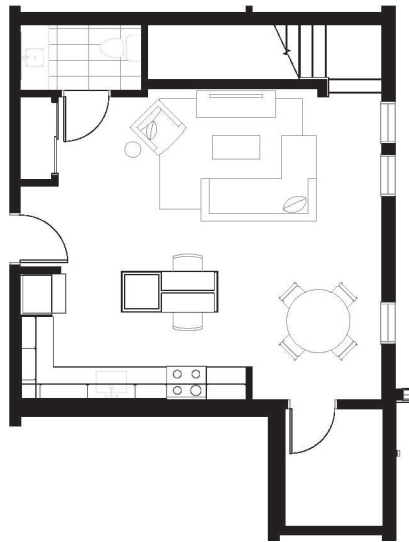

WASHINGTON 1 - LOFT 1949

2 BED / 2.5 BATH

SQ. FT.

SECOND + SECOND

120 2nd Street North | Minneapolis, MN 55401

www.secondandsecond.com

Floor plans are artist's rendering. All dimensions are approximate. Actual product and specifications may vary in dimension or detail. Not all features are available in every apartment. Prices and availability are subject to change. Please see a representative for details.