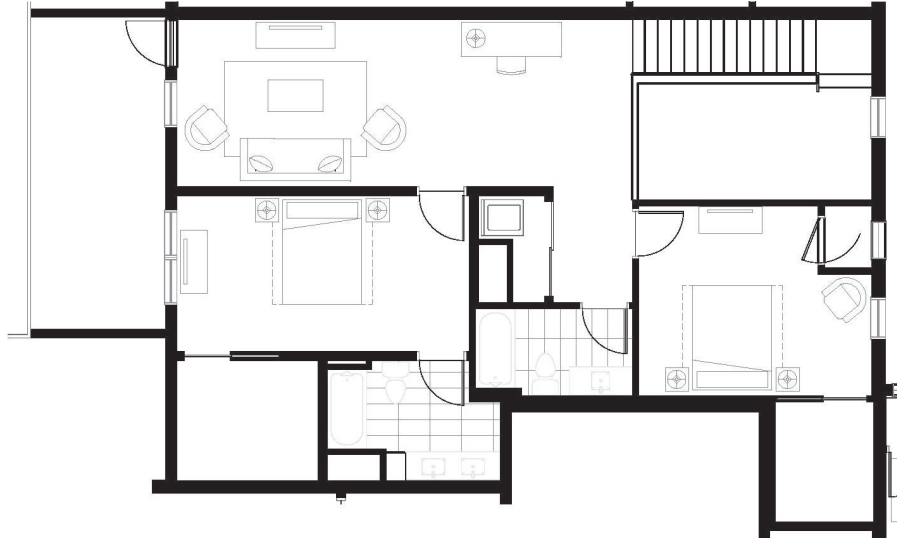

WASHINGTON 1 - LOFT 1949

2 BED / 2.5 BATH

SQ. FT.

SECOND + SECOND

120 2nd Street North | Minneapolis, MN 55401

www.secondandsecond.com

Floor plans are artist's rendering. All dimensions are approximate. Actual product and specifications may vary in dimension or detail. Not all features are available in every apartment. Prices and availability are subject to change. Please see a representative for details.