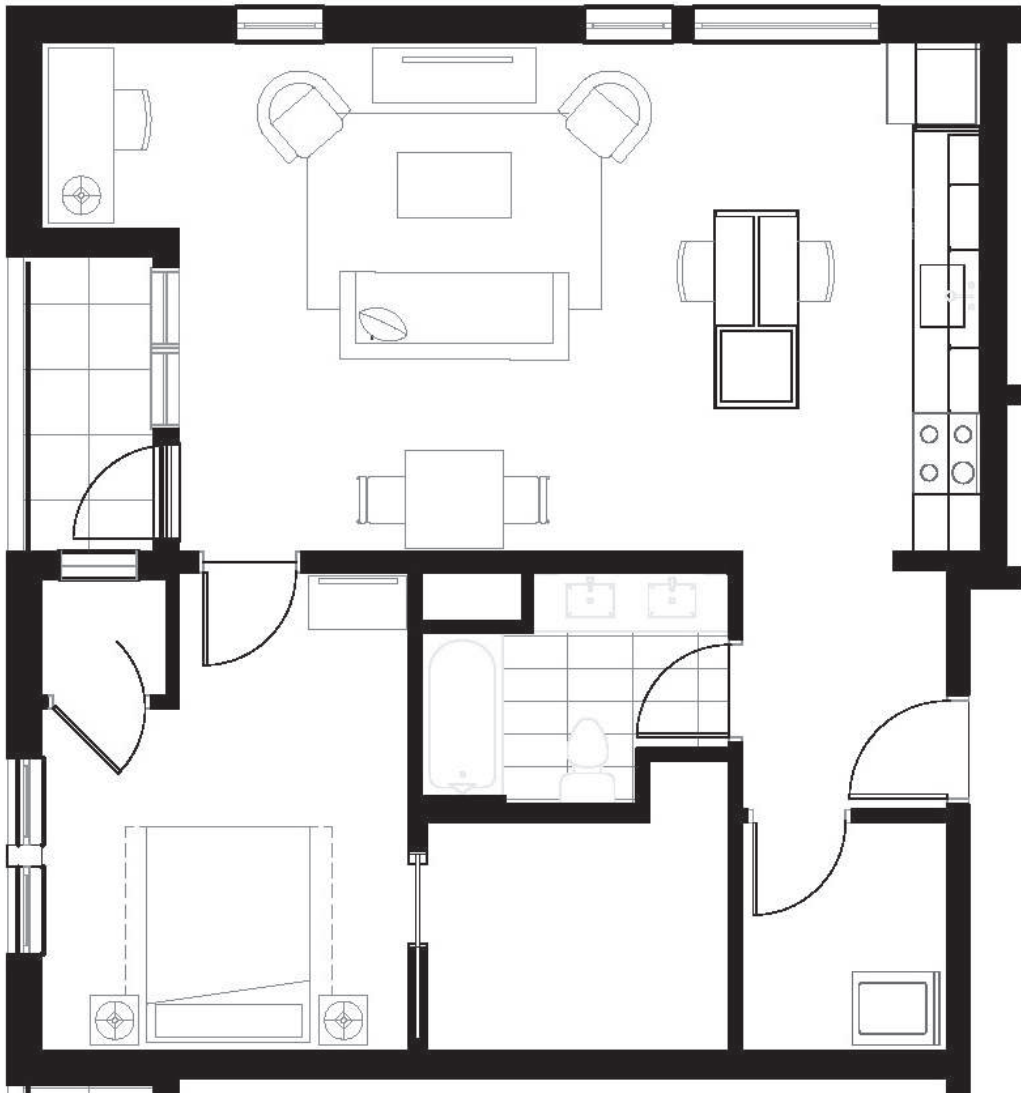

# NICOLLET 5

1 BED / 1 BATH

# 930

SQ. FT.

**SECOND + SECOND**

120 2nd Street North | Minneapolis, MN 55401

[www.secondandsecond.com](http://www.secondandsecond.com)

*Floor plans are artist's rendering. All dimensions are approximate. Actual product and specifications may vary in dimension or detail. Not all features are available in every apartment. Prices and availability are subject to change. Please see a representative for details.*