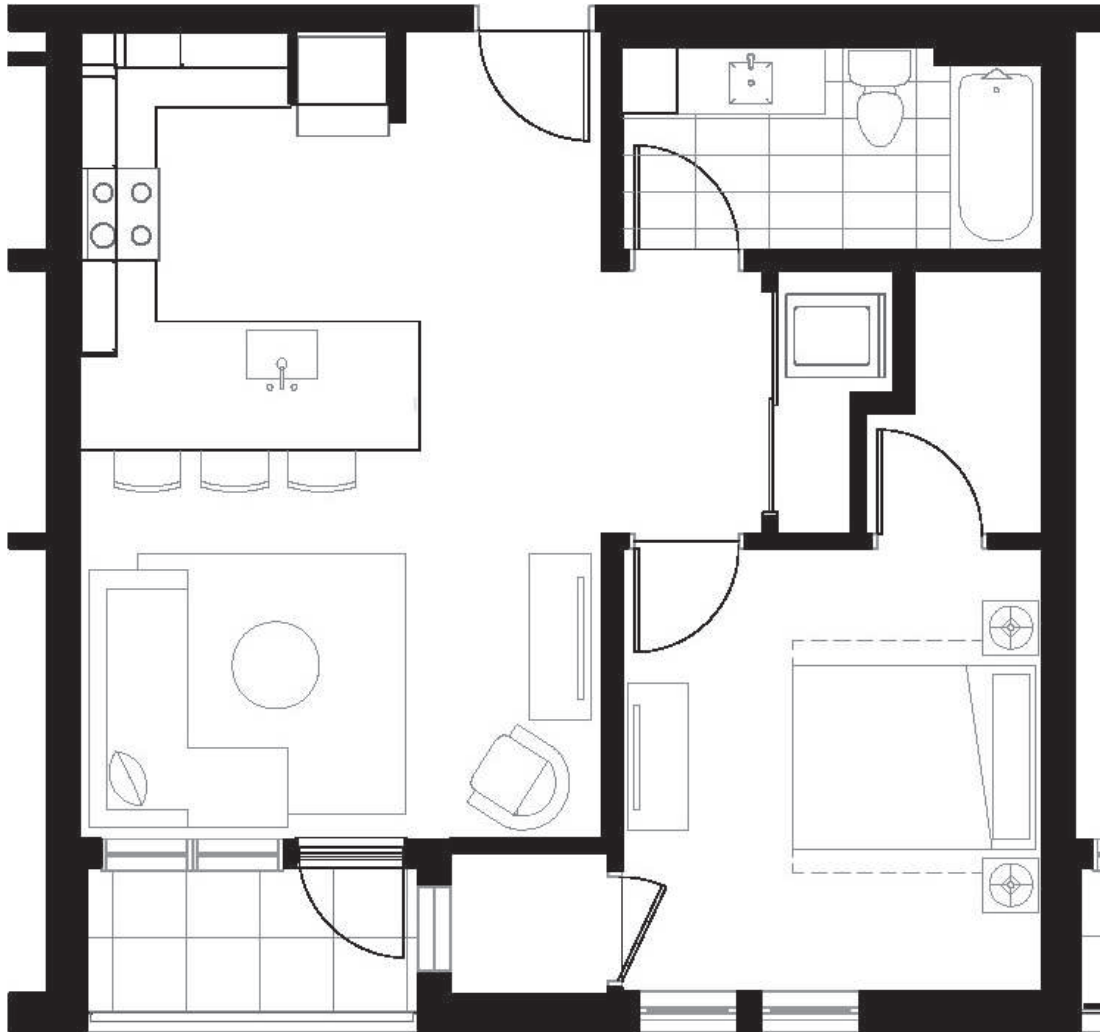

# NICOLLET 1

1 BED / 1 BATH

# 718

SQ. FT.

**SECOND + SECOND**

120 2nd Street North | Minneapolis, MN 55401

[www.secondandsecond.com](http://www.secondandsecond.com)

*Floor plans are artist's rendering. All dimensions are approximate. Actual product and specifications may vary in dimension or detail. Not all features are available in every apartment. Prices and availability are subject to change. Please see a representative for details.*