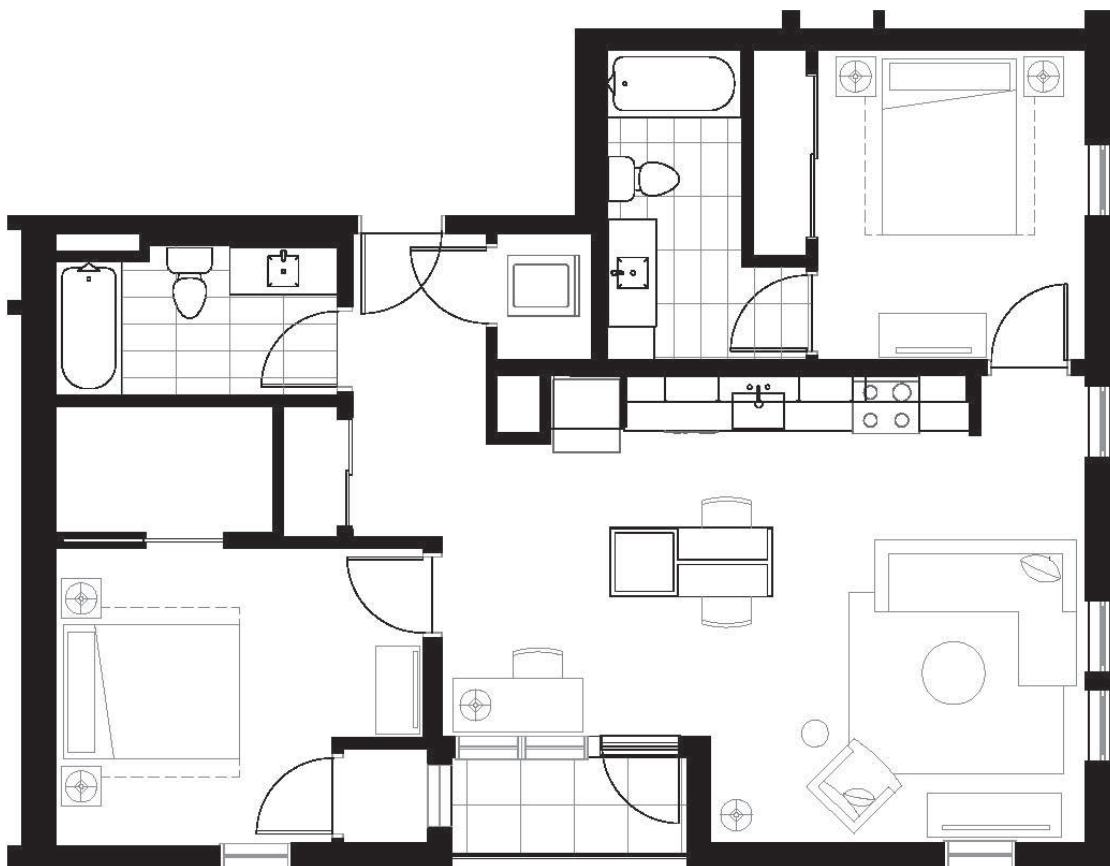

HENNEPIN 8

2 BED / 2 BATH

1076

SQ. FT.

SECOND + SECOND

120 2nd Street North | Minneapolis, MN 55401

www.secondandsecond.com

Floor plans are artist's rendering. All dimensions are approximate. Actual product and specifications may vary in dimension or detail. Not all features are available in every apartment. Prices and availability are subject to change. Please see a representative for details.