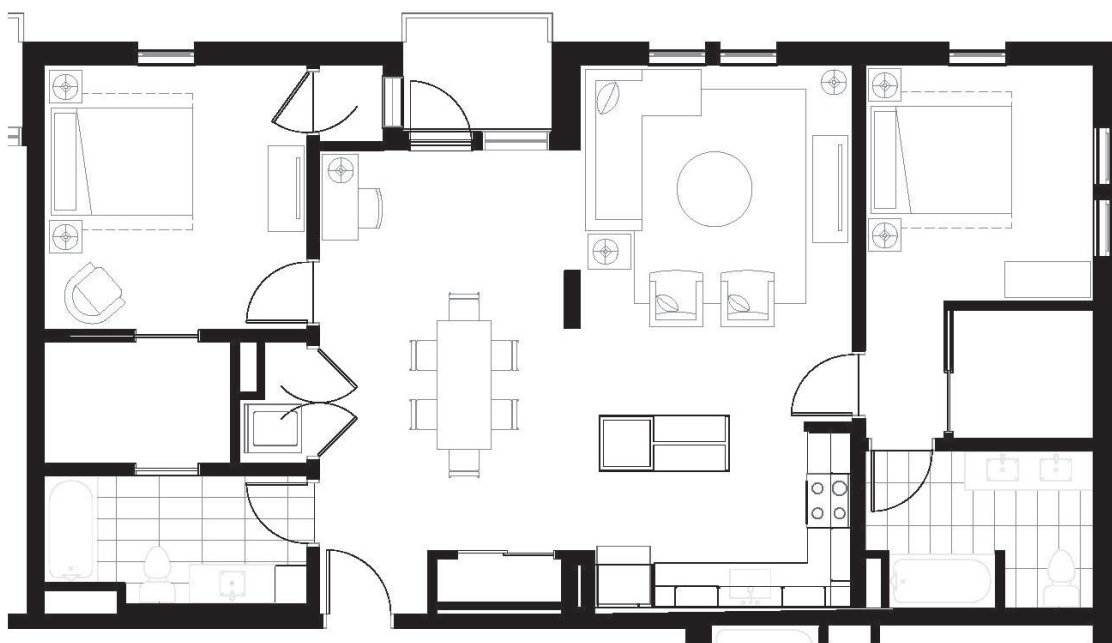

HENNEPIN 7

2 BED / 2 BATH

1342

SQ. FT.

SECOND + SECOND

120 2nd Street North | Minneapolis, MN 55401

www.secondandsecond.com

Floor plans are artist's rendering. All dimensions are approximate. Actual product and specifications may vary in dimension or detail. Not all features are available in every apartment. Prices and availability are subject to change. Please see a representative for details.