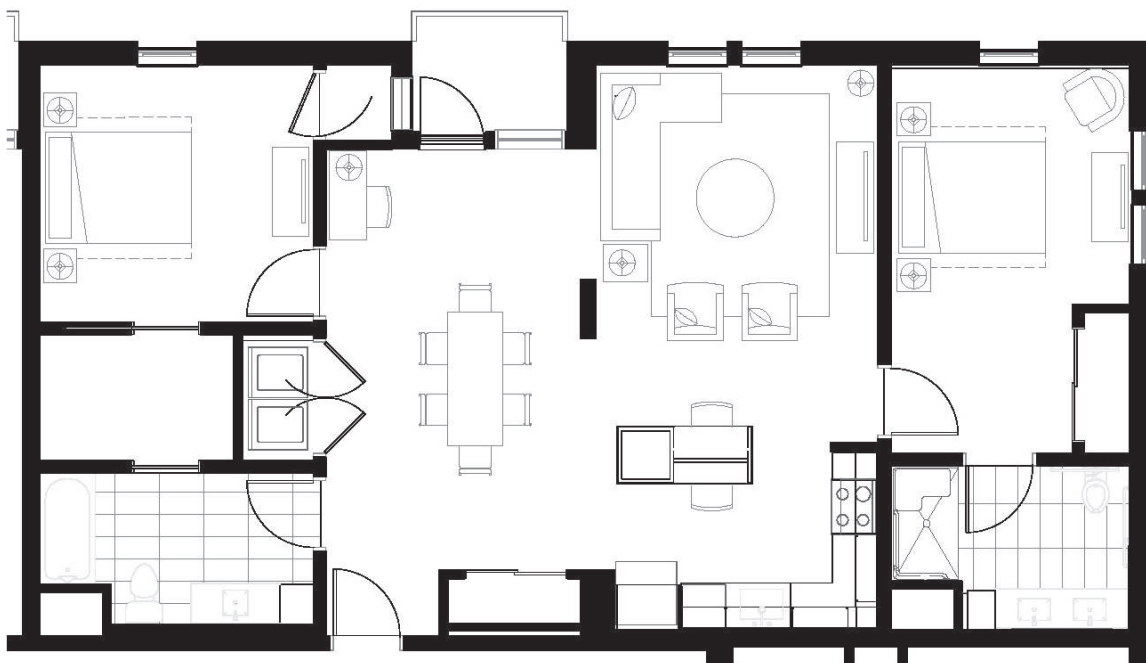

# HENNEPIN 6

2 BED / 2 BATH

# 1342

SQ. FT.

**SECOND + SECOND**

120 2nd Street North | Minneapolis, MN 55401

[www. secondandsecond.com](http://www.secondandsecond.com)

*Floor plans are artist's rendering. All dimensions are approximate. Actual product and specifications may vary in dimension or detail. Not all features are available in every apartment. Prices and availability are subject to change. Please see a representative for details.*