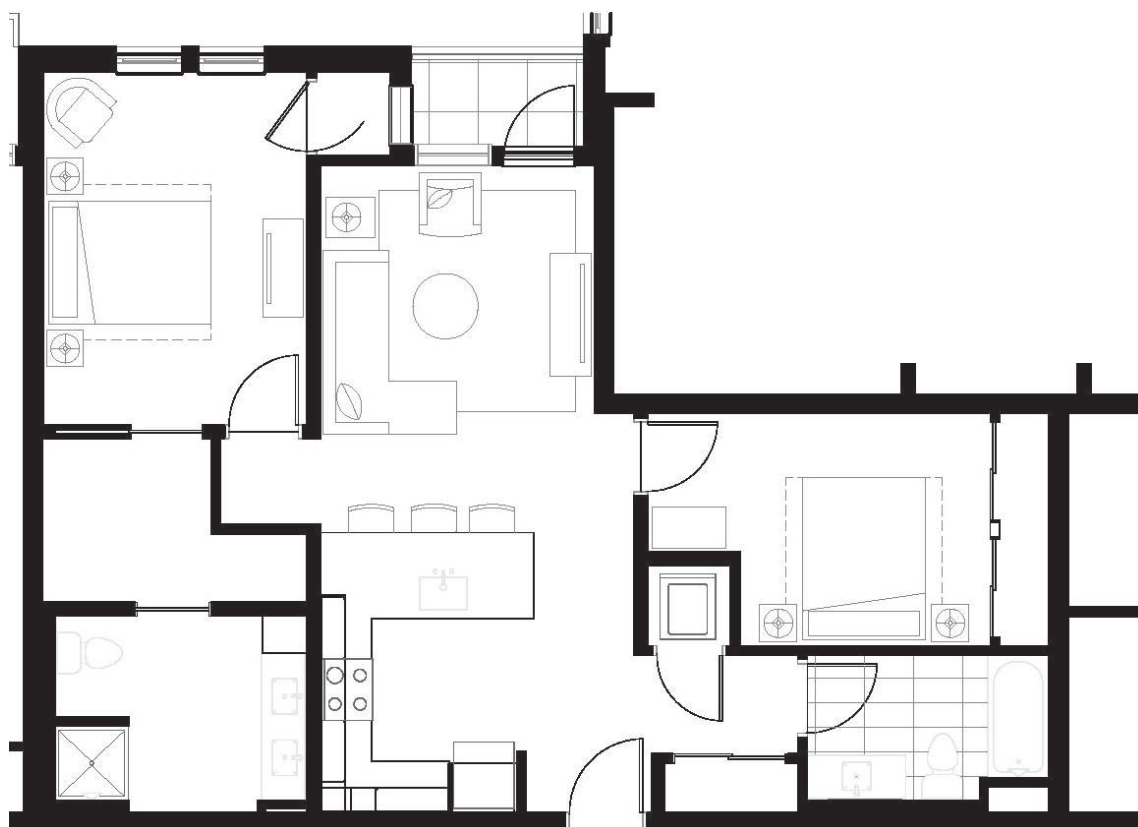

HENNEPIN 5

2 BED / 2 BATH

1031

SQ. FT.

SECOND + SECOND

120 2nd Street North | Minneapolis, MN 55401

www.secondandsecond.com

Floor plans are artist's rendering. All dimensions are approximate. Actual product and specifications may vary in dimension or detail. Not all features are available in every apartment. Prices and availability are subject to change. Please see a representative for details.