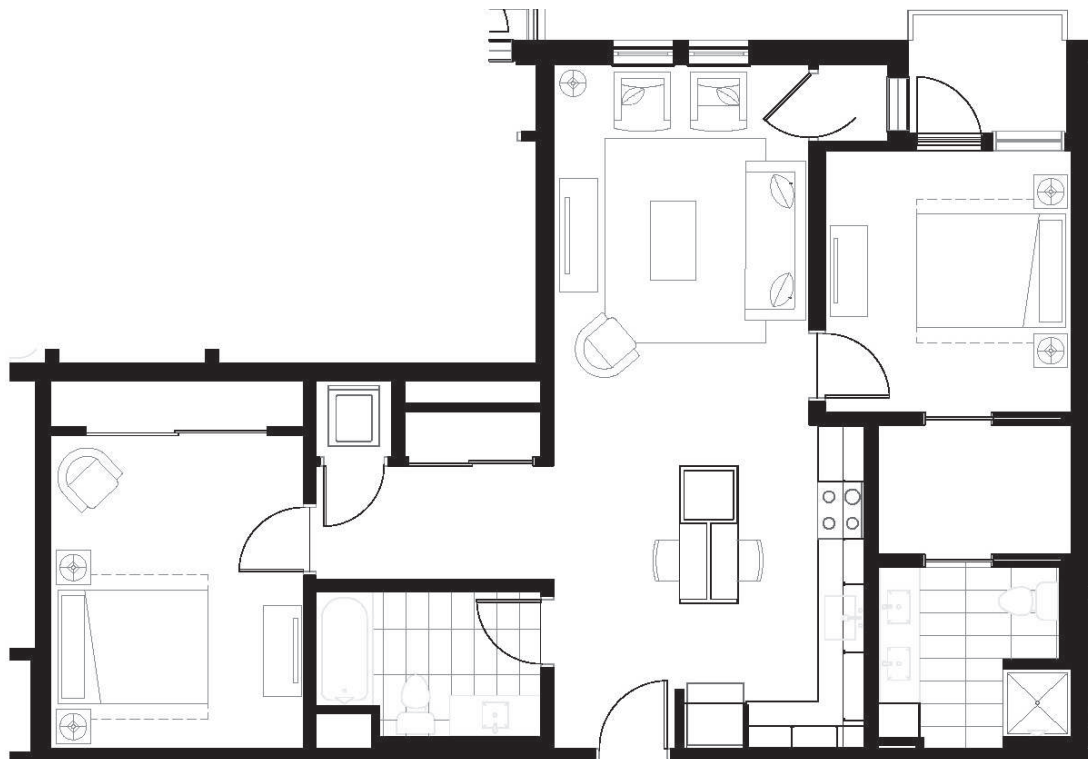

HENNEPIN 4

2 BED / 2 BATH

1103

SQ. FT.

SECOND + SECOND

120 2nd Street North | Minneapolis, MN 55401

www.secondandsecond.com

Floor plans are artist's rendering. All dimensions are approximate. Actual product and specifications may vary in dimension or detail. Not all features are available in every apartment. Prices and availability are subject to change. Please see a representative for details.