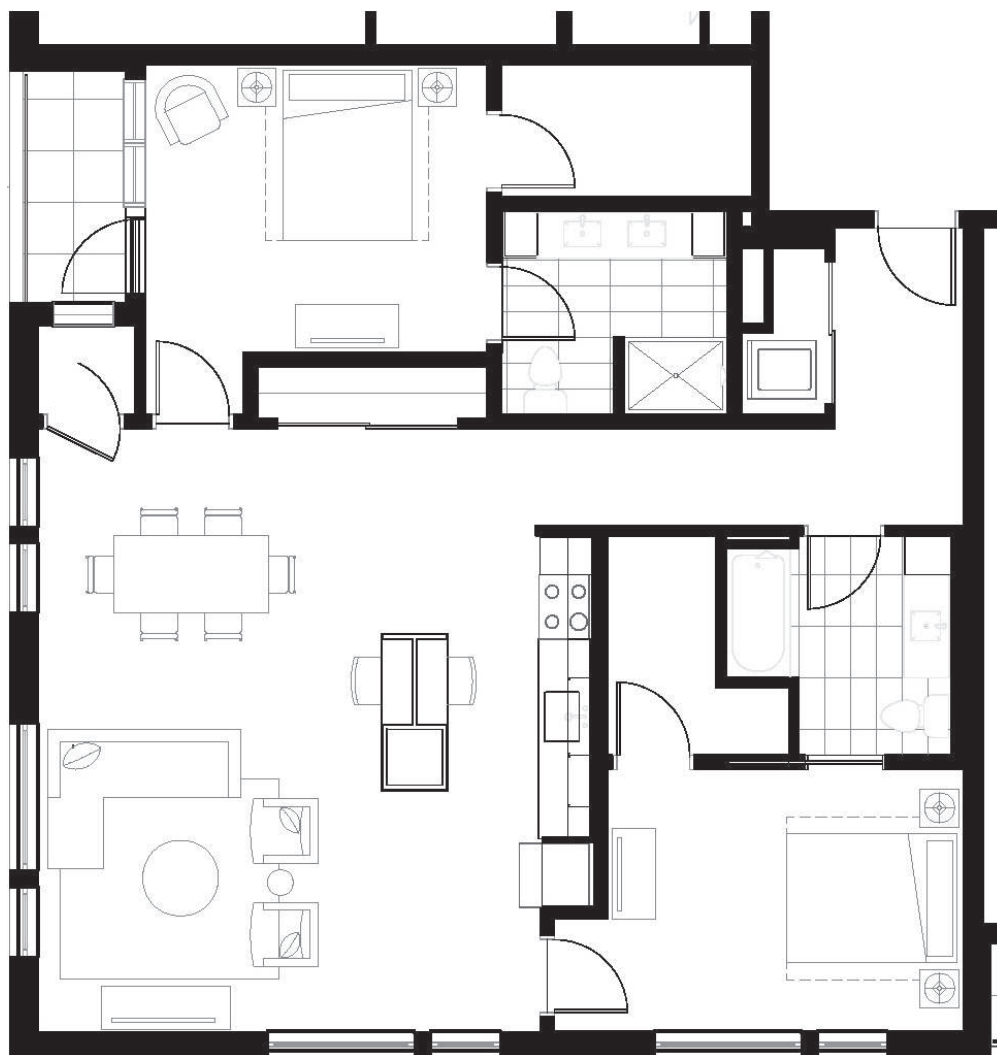

HENNEPIN 3

2 BED / 2 BATH

1371

SQ. FT.

SECOND + SECOND

120 2nd Street North | Minneapolis, MN 55401

www.secondandsecond.com

Floor plans are artist's rendering. All dimensions are approximate. Actual product and specifications may vary in dimension or detail. Not all features are available in every apartment. Prices and availability are subject to change. Please see a representative for details.