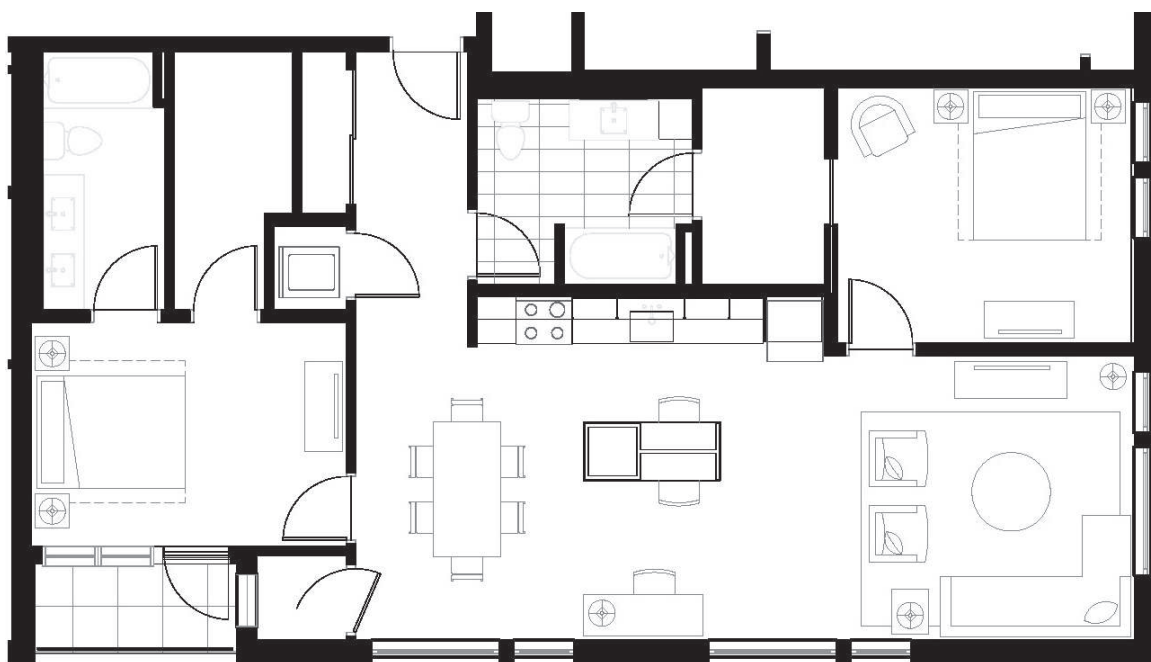

HENNEPIN 2

2 BED / 2 BATH

1318

SQ. FT.

SECOND + SECOND

120 2nd Street North | Minneapolis, MN 55401

www.secondandsecond.com

Floor plans are artist's rendering. All dimensions are approximate. Actual product and specifications may vary in dimension or detail. Not all features are available in every apartment. Prices and availability are subject to change. Please see a representative for details.