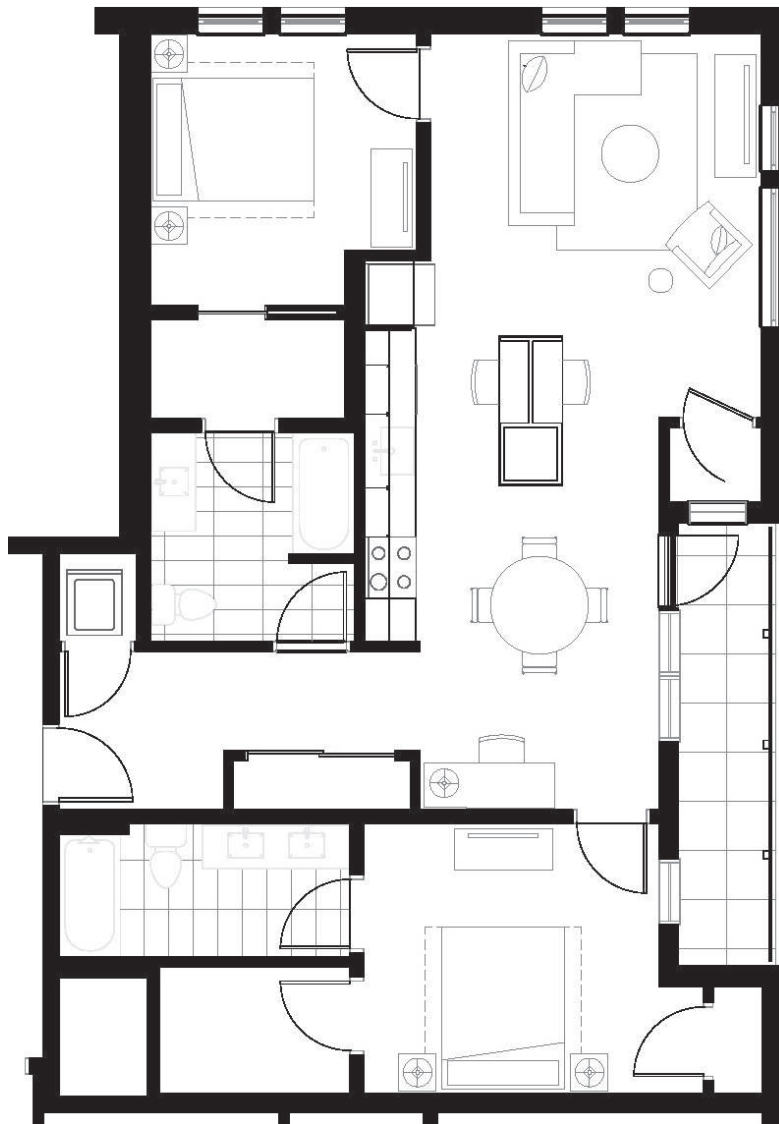

HENNEPIN 1

2 BED / 2 BATH

1177

SQ. FT.

SECOND + SECOND

120 2nd Street North | Minneapolis, MN 55401

www.secondandsecond.com

Floor plans are artist's rendering. All dimensions are approximate. Actual product and specifications may vary in dimension or detail. Not all features are available in every apartment. Prices and availability are subject to change. Please see a representative for details.